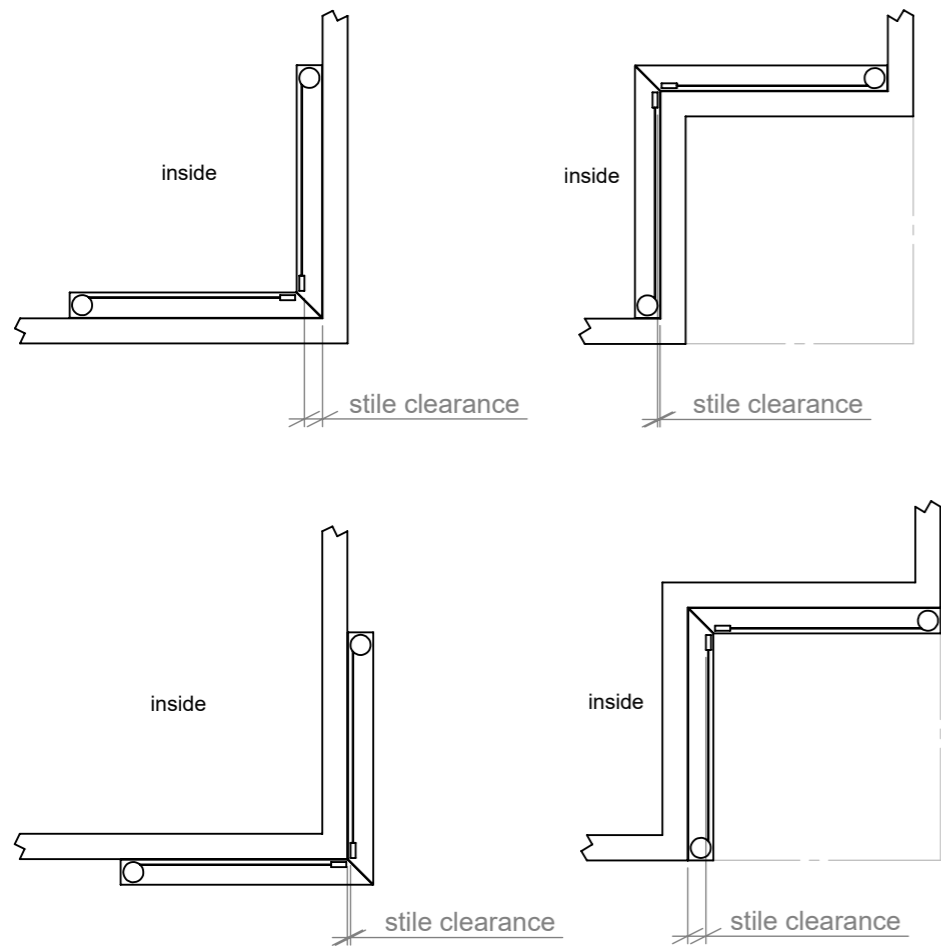

Screen mounting positions and stile clearance
(not to scale)

Frame Cross-section
(scale 1:2)
Refer to PD S4-001
for further dimensions