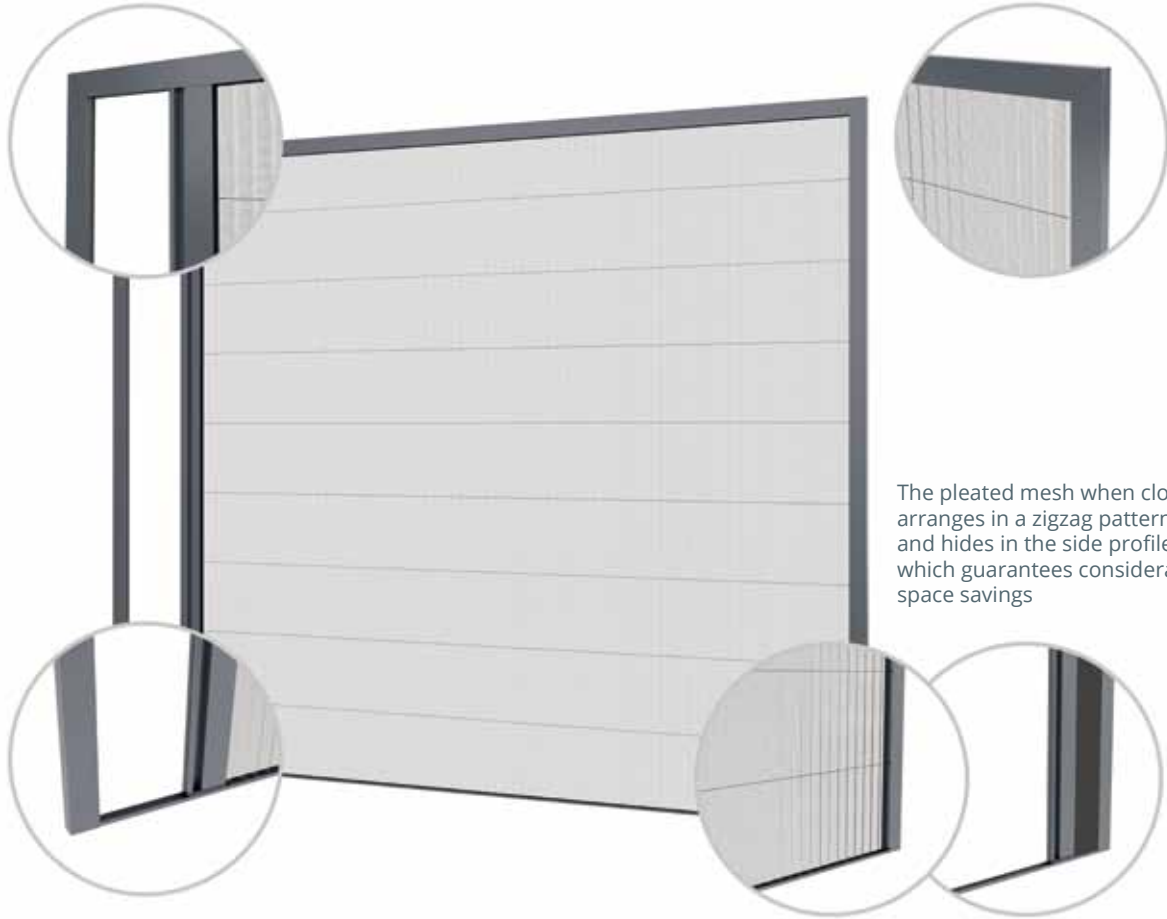

### PLEATED INSECT SCREEN SYSTEM

- Pleated insect screen system MPH is a solution primarily designed with the aim of providing space savings. This product is ideal for installation on the patio doors and balcony niches, where the width reaches up to 4m.
- The use of special pleated mesh, which when closing arranges in a zigzag pattern and hides in the side profile is a characteristic feature of this product. Thus, the insect screen takes up little space allowing optimal use of the surface. Importantly, it does not impair, in any way, the functionality of the door and does not obstruct visibility to the outside.
- An advantage of this solution offered by Aluprof is the possibility of separate tension control of each of the ropes controlling the insect screen, which guarantees its stable arrangement.
- The MPH system is characterized by an extremely smooth movement, which makes its use very simple and does not require much effort. In addition, the construction of the insect screen allows to stop it in any position. The advantage of this solution is also the low threshold that does not hinder the passage of users.
- The insect screen is made of extruded aluminium, which makes it durable and resistant to weather conditions, and in addition it can be varnished in any RAL colour.
- The pleated insect screen Harmony has been designed to smoothly work with the Aluprof roller shutter systems with the guide channel PPMO 53.

# MPH HARMONY / PLEATED INSECT SCREEN SYSTEM

The insect screen construction is made of extruded aluminium, which guarantees its durability and strength

The possibility of separate tension control of each of the ropes controlling the insect screen, which guarantees its stable arrangement

The pleated mesh when closing arranges in a zigzag pattern and hides in the side profile, which guarantees considerable space savings

The possibility of achieving large widths up to 4 m

The use of low threshold allows free passage of users